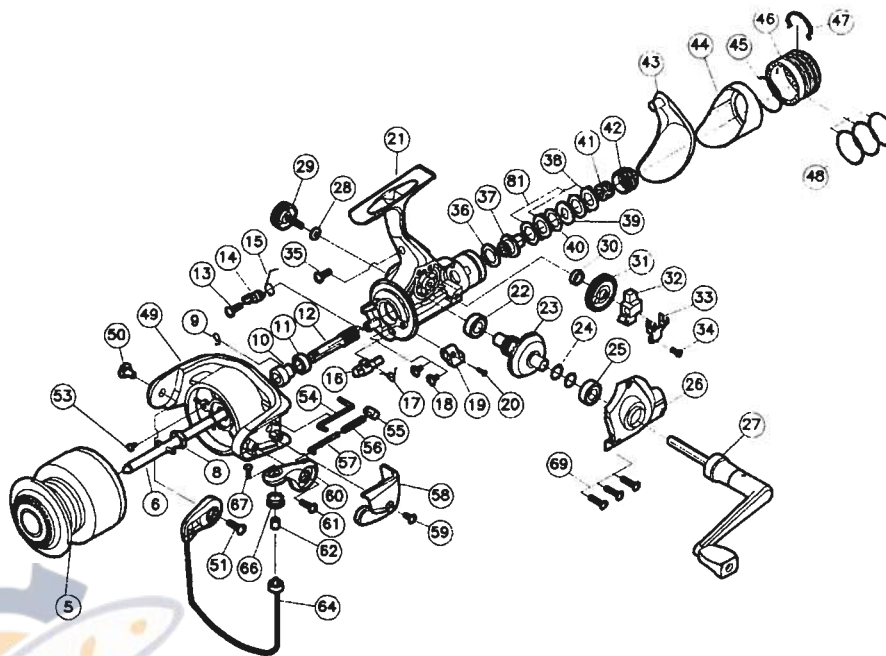

# CROSSFIRE 2550

Key No.	Parts No.	Parts Name	Key No.	Parts No.	Parts Name
5	W35-0501	SPOOL	37	W00-0301	CLICK GEAR
6	W00-8001	MAIN SHAFT	38	W00-0501	EARED WASHER
8	W00-4801	ROTOR NUT	39	W00-0601	KEY WASHER
9	W35-1103	A/R PAWL SPRING A	40	W00-0401	DRAG WASHER B
10	W35-1203	SPRING HOLDER	41	W00-0701	DRAG COIL SPRING
11	W00-2801	BALL BEARING A	42	W35-4201	DRAG SCREW
12	W35-1402	PINION GEAR	43	W35-4401	REAR COVER A
13	W35-1601	A/R PAWL SCREW	44	W35-4701	REAR COVER B
14	W35-1901	A/R PAWL	45	W35-4902	REAR COVER RET
15	W35-2401	A/R PAWL SPRING B	46	W35-5101	DRAG KNOB
16	W35-2701	A/R CAM	47	W35-5302	DRAG KNOB RET
17	W00-2401	A/R CAM SPRING	48	W35-5402	O RING
18	W00-3101	BALL BEARING SCREW	49	W35-5604	ROTOR
19	W00-2101	A/R LEVER	50	W35-5902	BAIL HOLDER NUT
20	W00-2201	A/R LEVER SCREW	51	W35-6001	BAIL HOLDER SCREW
21	W35-3203	BODY	53	W01-5501	ROTOR NUT LOCK SCREW
22	W01-7101	DRIVE GEAR BUSHING	54	W35-6102	BAIL TRIP LEVER
23	W00-7201	DRIVE GEAR	55	W35-6201	BAIL SPRING HOLDER
24	W00-2001	DRIVE GEAR WASHER	56	W35-6302	BAIL SPRING
25	W00-2802	BALL BEARING B	57	W35-6402	BAIL SPRING SHAFT
26	W35-3403	SIDE COVER	58	W35-6502	BAIL TRIP COVER
27	W35-3703	HANDLE	59	W01-3001	BAIL TRIP COVER SCREW
28	W00-3901	HANDLE WASHER	60	W35-6704	BAIL ARM
29	W35-3903	HANDLE SCREW	61	W00-5701	BAIL ARM SCREW
30	W35-4001	OSC GEAR COLLAR	62	W00-5401	LINE ROLLER COLLAR
31	W00-6901	OSC GEAR	64	W35-7101	BAIL
32	W00-7001	OSC SLIDER	66	W35-7401	LINE ROLLER
33	W00-7101	OSC SLIDER RET	67	W00-5501	LINE ROLLER SCREW
34	W00-1701	OSC SLIDER RET PLT SCREW	69	W00-3801	SIDE COVER SCREW
35	W35-4102	REAR COVER SCREW	81	W35-8701	DRAG WASHER C
36	W00-0201	DRAG WASHER A			